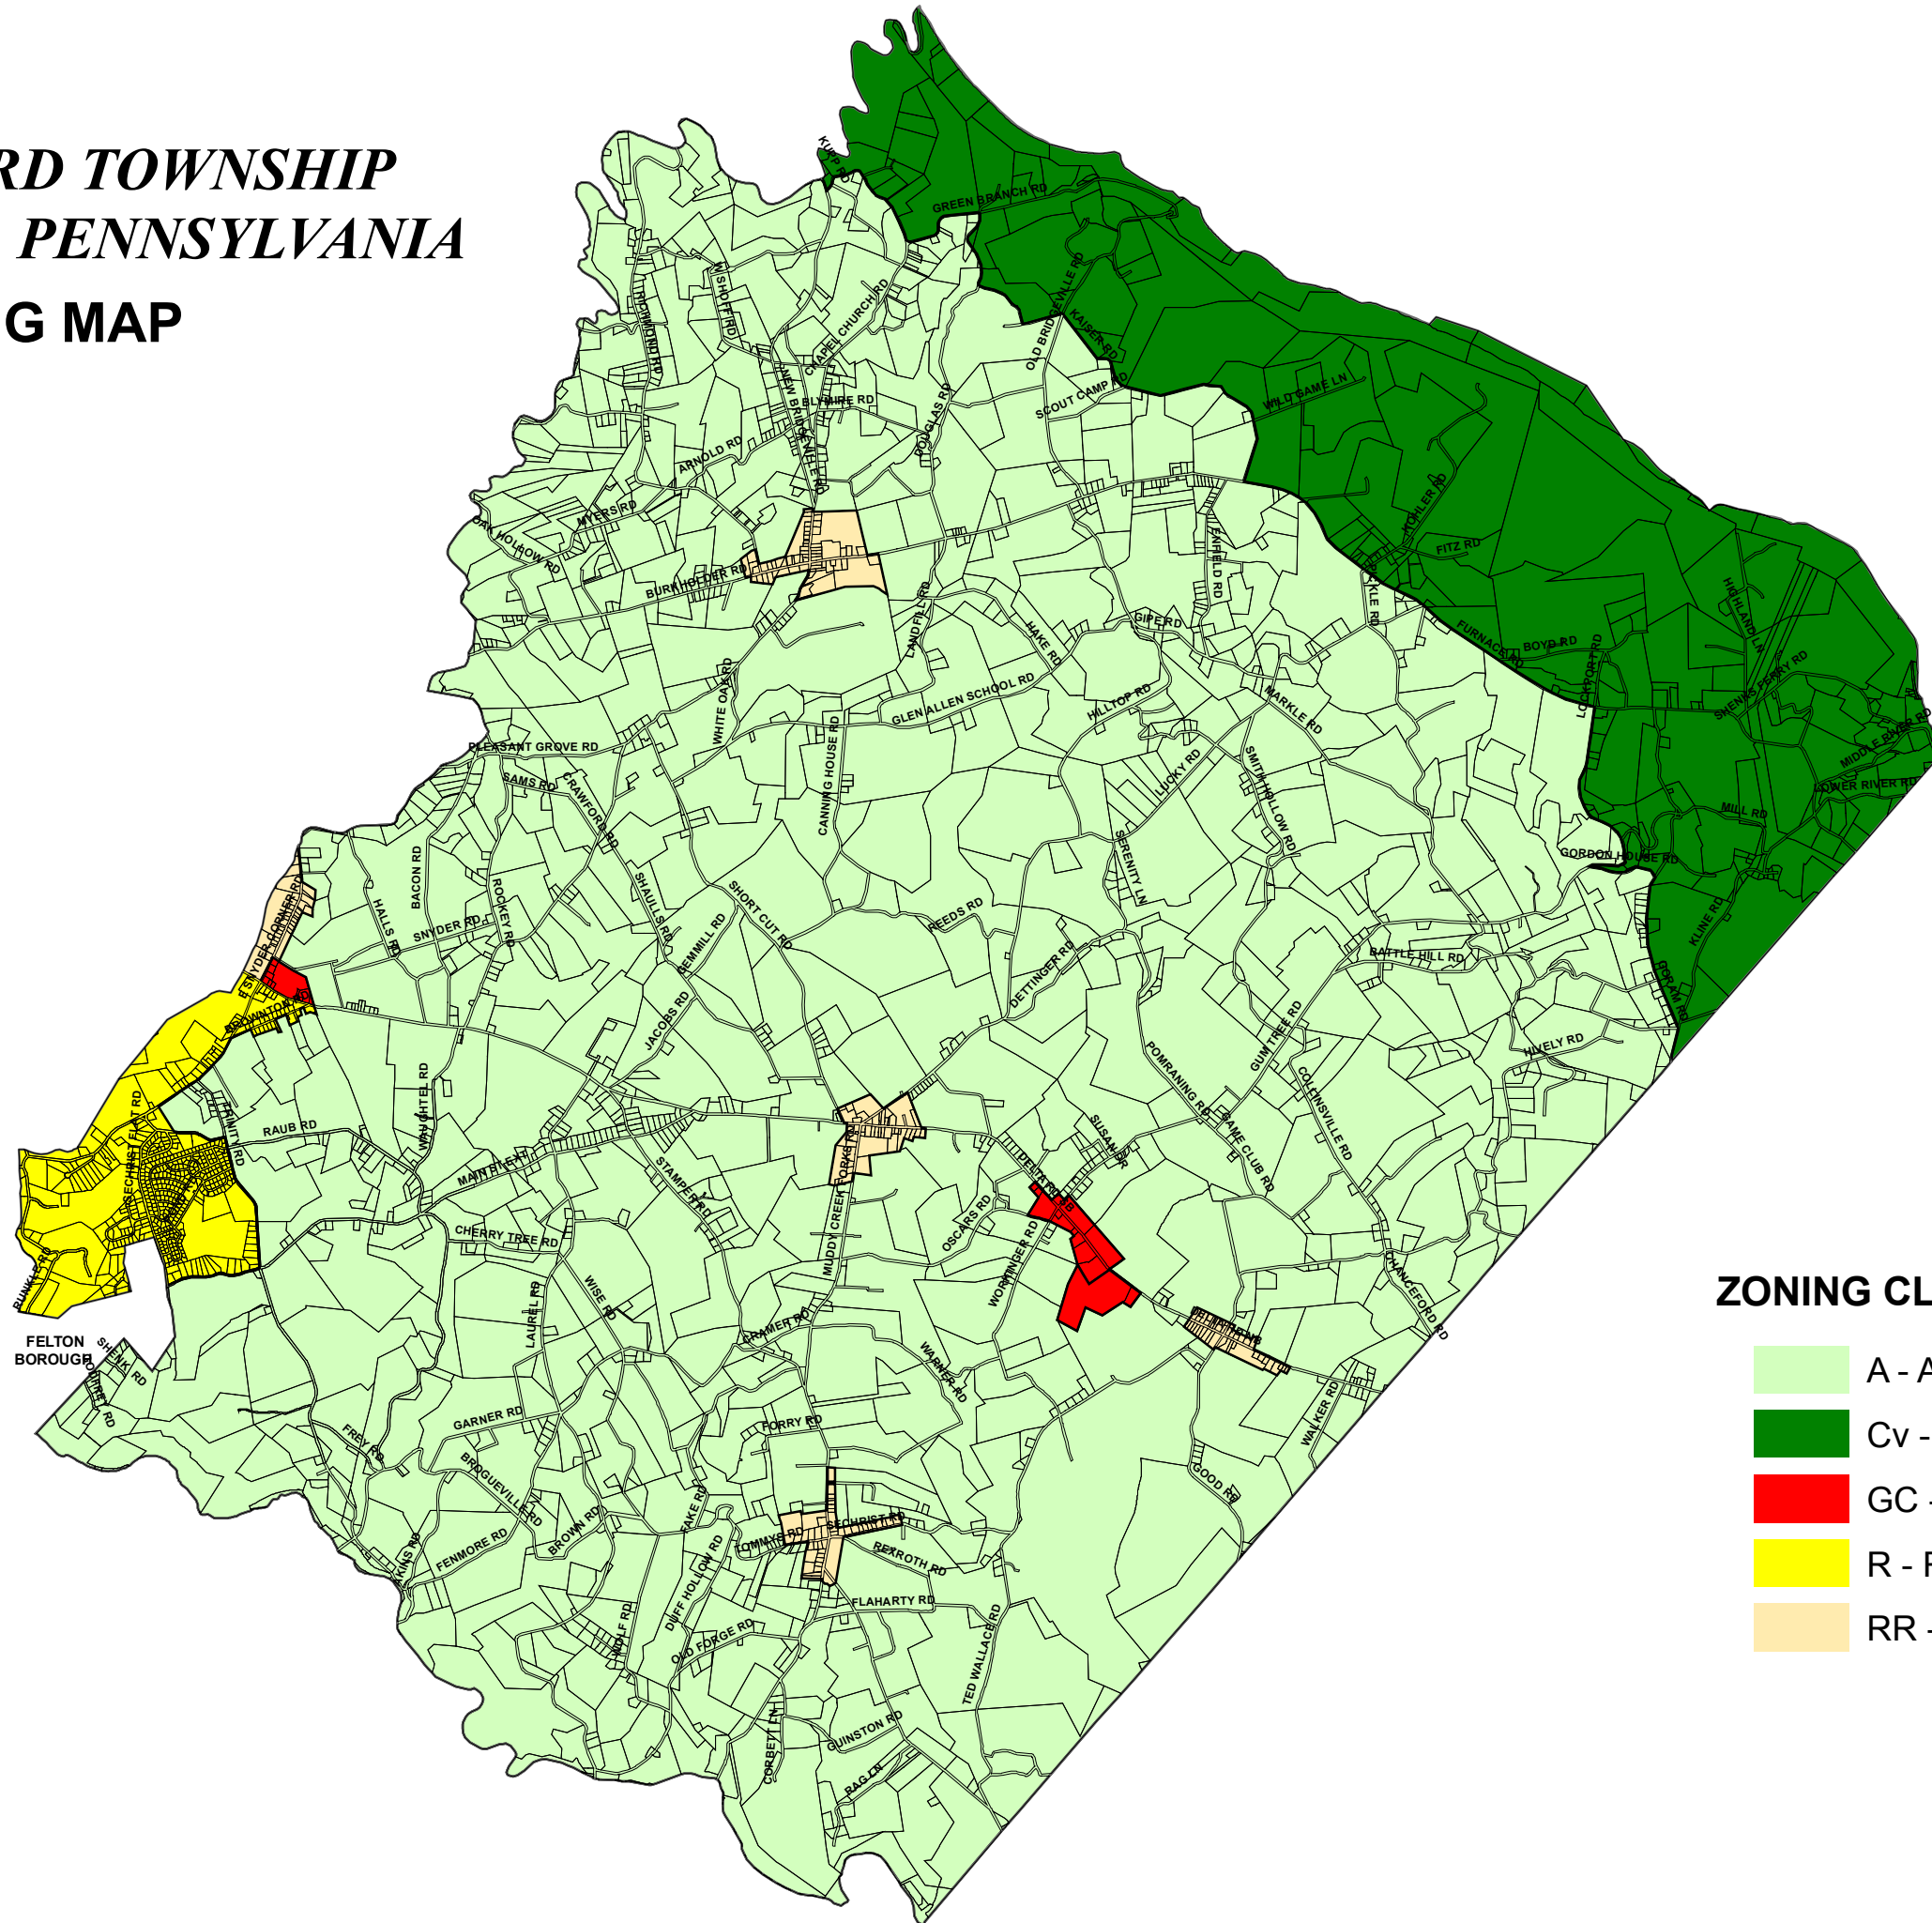

CHANCEFORD TOWNSHIP YORK COUNTY, PENNSYLVANIA ZONING MAP

ZONING CLASSIFICATIONS

- A - Agricultural
- Cv - Conservation
- GC -General Commercial
- R - Residential
- RR -Rural Residential